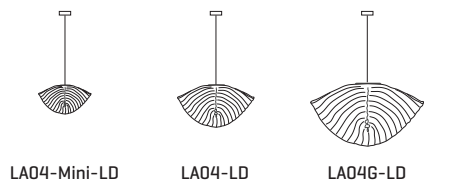

a

emotional light

lea collection

LED

USA & Canada
ref. LA04G-LD

LA04-Mini-LD

LA04-LD

LA04G-LD

Steel gloss nickel-plated

Transparent or black cable

Standard: 78,7in

Length customizable

LIGHT SOURCE BUILT IN

100~277V - 60Hz

18,1W 2700K 1645lm built-in

Dimming system: 0-10V & PHASE CONTROL