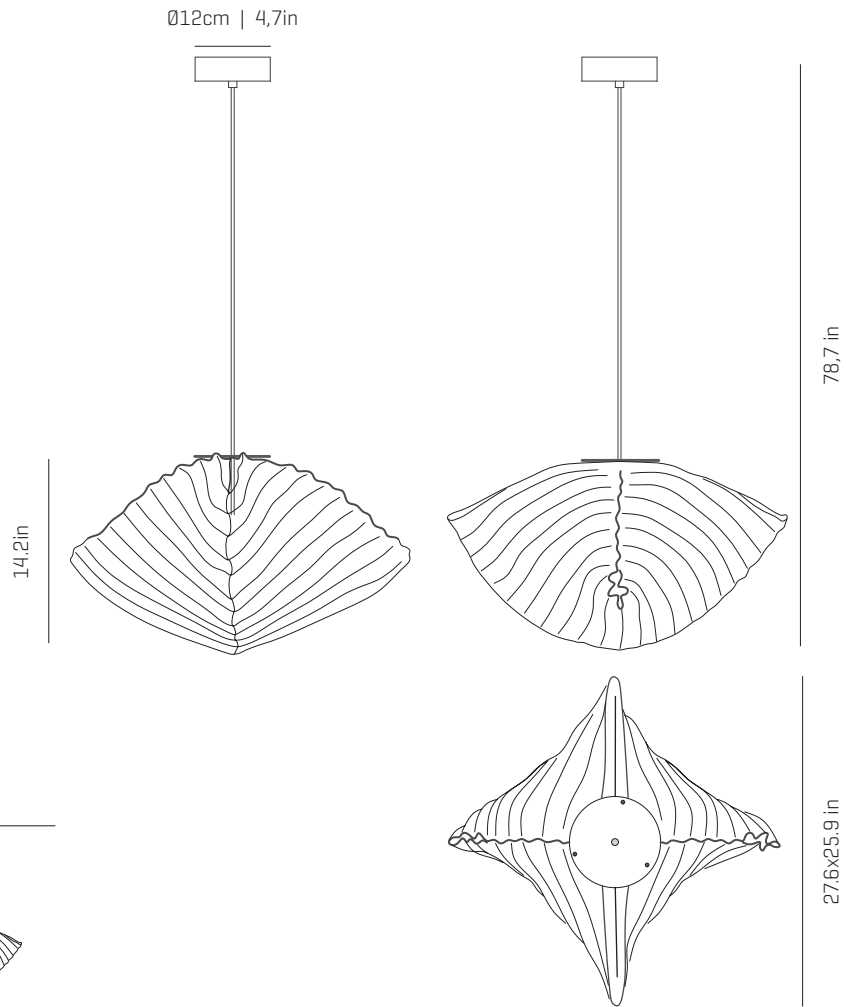

a

emotional light

lea collection

LED

USA & Canada
ref. LA04G-LD

LA04-Mini-LD

LA04-LD

LA04G-LD

MATERIALS & COMPONENTS

LAMPSHADE

Painted stainless steel | One color to choose

BL

G

CUSTOM
COLOR

Stainless steel

CANOPY AND CABLE

Steel gloss nickel-plated

Transparent or black cable

Standard: 78,7in

Length customizable

LIGHT SOURCE BUILT IN

100~277V - 60Hz

18,1W 2700K 1645lm built-in

Dimming system: 0-10V & PHASE CONTROL

OTHER DATA

NET WEIGHT

3,3lb

PACKAGING

17,3x 17,3x 15,7in

5,3lb

ELECTRICAL FEATURES

CERTIFICATIONS