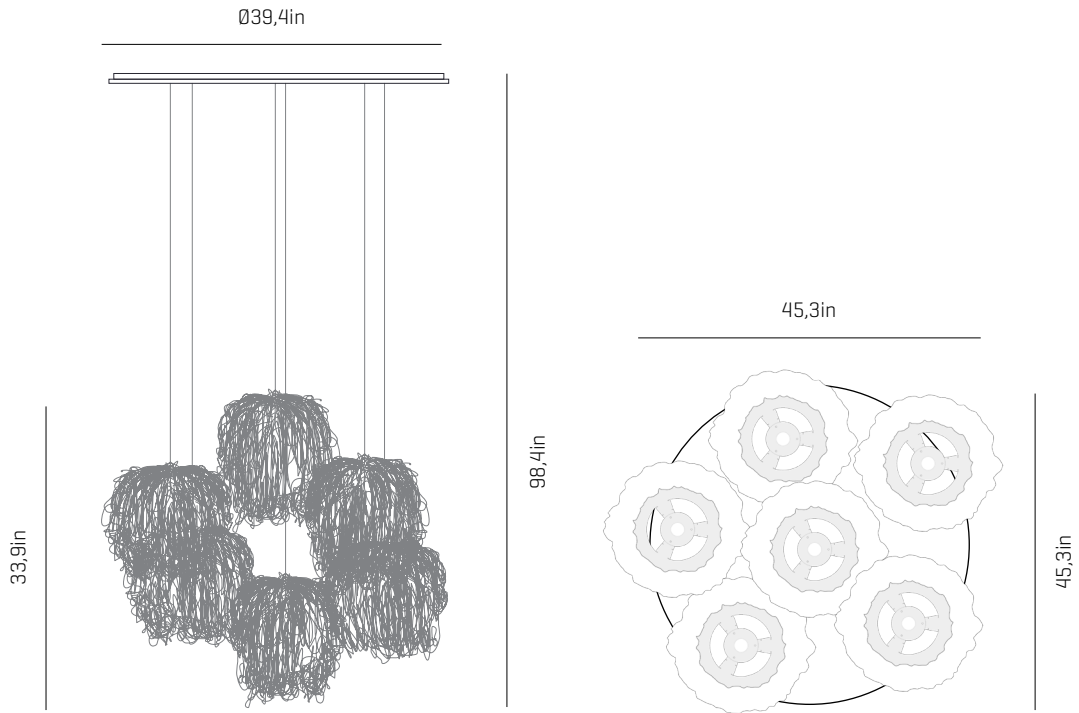

a

emotional light

caos collection

USA & Canada

ref. CA04A-6

MATERIALS & COMPONENTS

LAMPSHADE

Cord | One color to choose

42 43 46 47 48

49 50 51 52

Color combinations upon request

Stainless steel

ref. 6xCA04A

CANOPY AND CABLE

DIBOND®

Transparent or black cable

Length customizable

RECOMMENDED BULBS

120V - 60Hz

 E26 LED - Max. 6x12 W

OTHER DATA

NET WEIGHT

30,9lb

PACKAGING

31,5x47,2x45,3in

44lb

ELECTRICAL FEATURES

CERTIFICATIONS