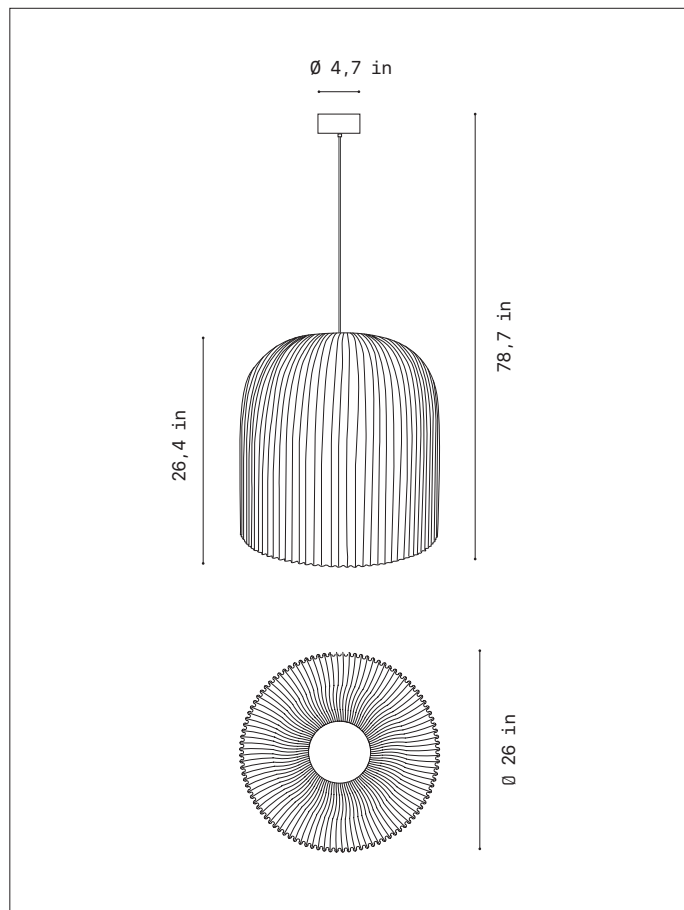

Onn

Arturo Álvarez. 2024

Pendant lamp

Indoor

Technical description

Lampshade

One color to choose · *Un color a elegir*

Canopy and cable

Steel gloss nickel-plated

Transparent or black cable

Length

Standard: 200cm | 78,7in

Customizable length

Light source

120V - 60Hz

E26 LED - Max. 3x12 W

Other data

Net weight

11lb

Packaging

28x28x28,7 in
14,5lb

Electrical features

Certifications · *Certificaciones*

Ref. ON04XL