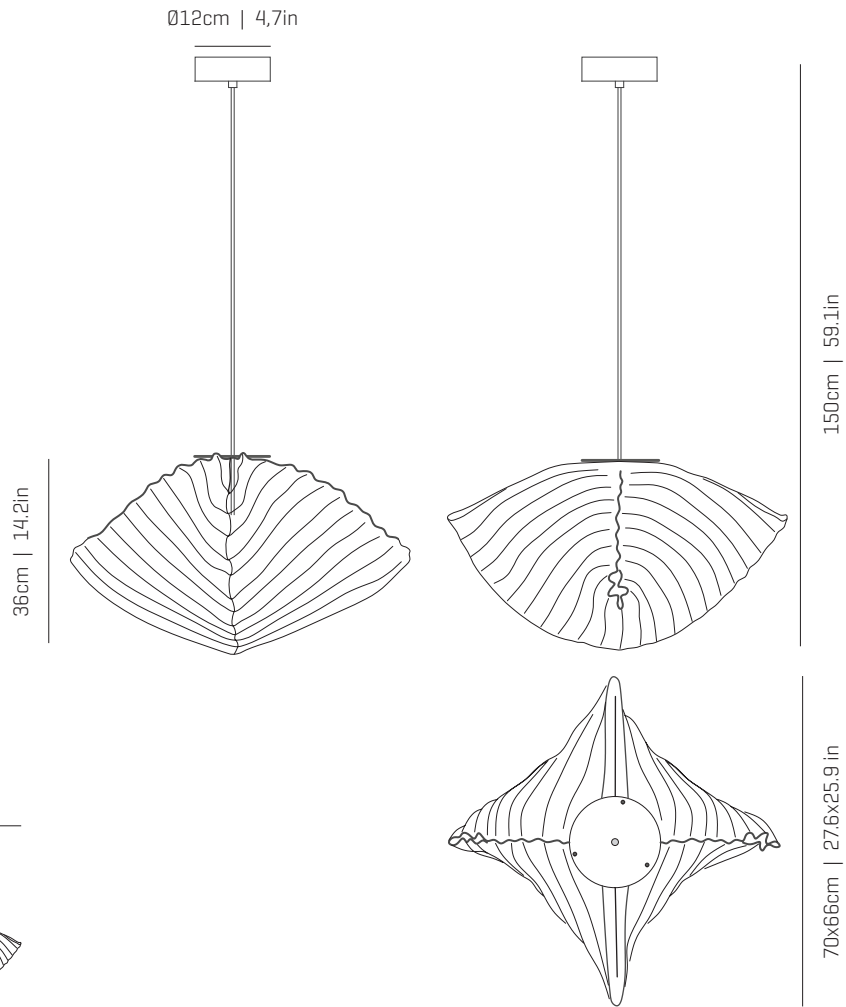

a

emotional light

lea collection

LED

ref. LA04G-LD

LA04-Mini-LD

LA04-LD

LA04G-LD

CANOPY AND CABLE

FLORÓN Y CABLE

Steel gloss nickel-plated
Acero níquel-satinado

Transparent or black cable
Cable transparente o negro

Standard: 150cm | 59,1in
Length/largo customizable
120V: 200cm | 78,7in