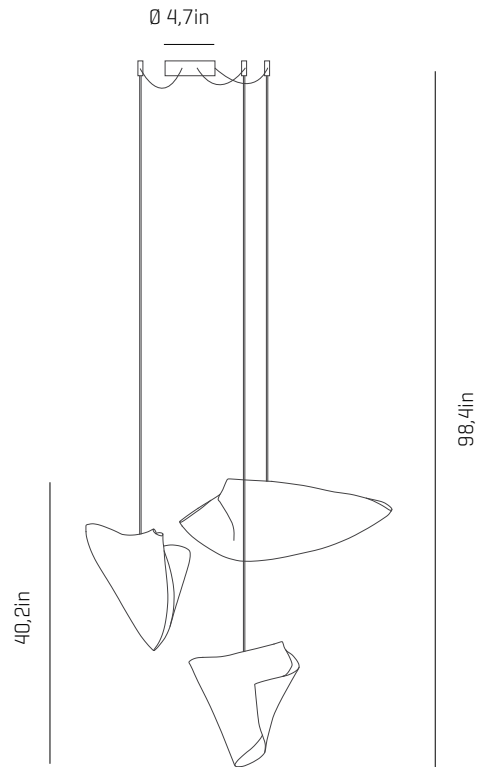

a

emotional light

ballet collection