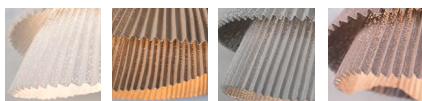

#### LAMPSHADE

Painted stainless steel | One color to choose

BL

BE

G

T

CUSTOM  
COLOR

Stainless steel | Acero inoxidable