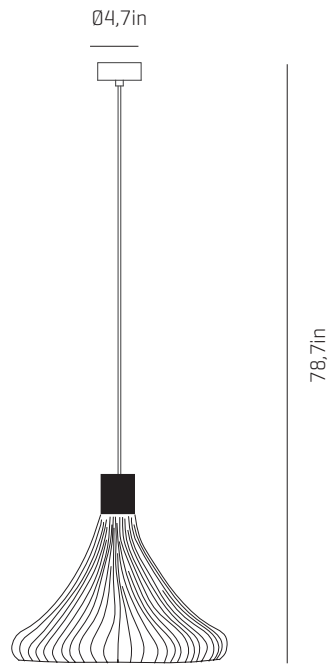

## emotional light

inn collection

12,6in

78,7in

USA & Canada

ref. IN04

IN04-Mini

IN04

Top view

Bottom view

Ø15 in

#### CANOPY AND CABLE

Steel painted in matt black

Black cable

Standard: 78,7in

Length customizable