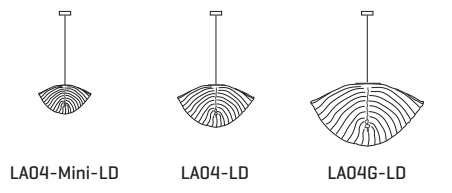

USA & Canada

ref. LA04-LD

LA04-Mini-LD

LA04-LD

LA04G-LD