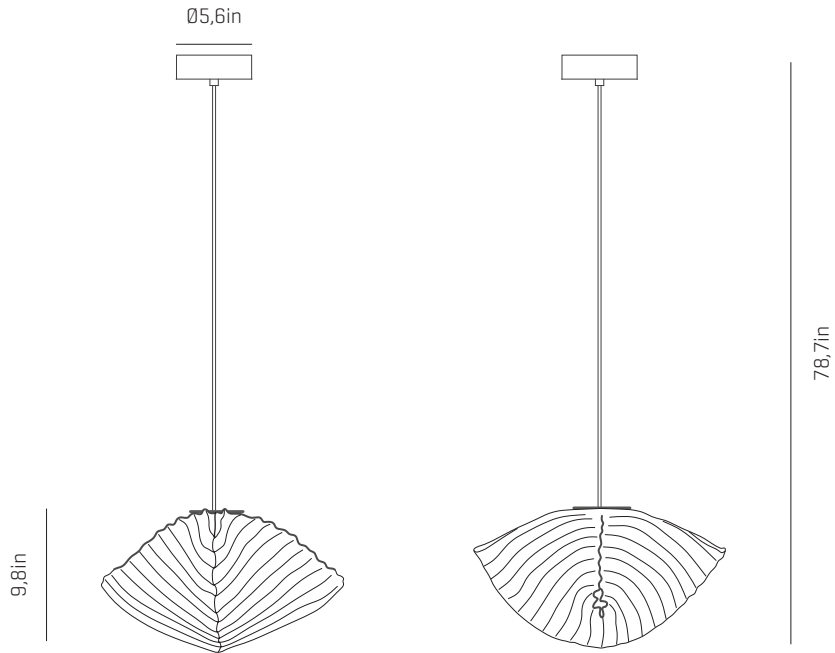

a

emotional light

lea collection

LED

USA & Canada

ref. LA04-LD

LA04-Mini-LD

LA04-LD

LA04G-LD

16,9x16,9in

MATERIALS & COMPONENTS

LAMPSHADE

Painted stainless steel | One color to choose

BL

G

CUSTOM
COLOR

Stainless steel

CANOPY AND CABLE

Steel gloss nickel-plated

Transparent or black cable

Standard: 78,7in

Length customizable

LIGHT SOURCE BUILT IN

100~277V - 60Hz

18,1W 2700K 1645lm built-in

Dimming system: 0-10V & PHASE CONTROL

OTHER DATA

NET WEIGHT

3,3lb

PACKAGING

17,3x 17,3x 15,7in

5,3lb