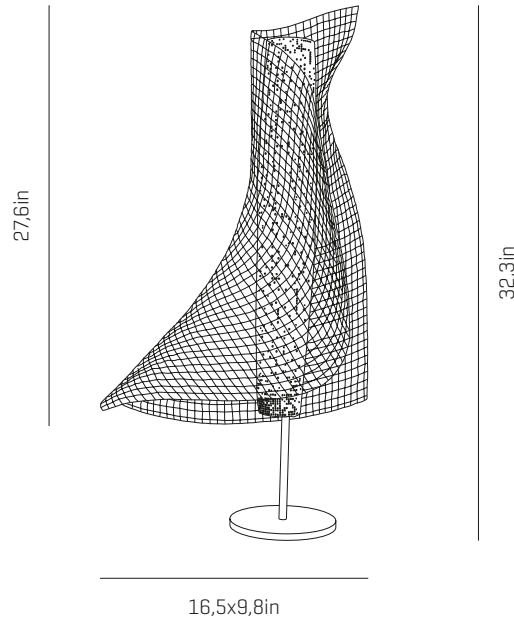

a

emotional light

clara collection

LED

USA & Canada

ref. CL02

CL02

CL03

MATERIALS & COMPONENTS

LAMPSHADE

Painted stainless steel

One color: white

BL

SUPPORT AND CABLE

Stainless steel

Transparent cable
Standard: 78,7in

LIGHT SOURCE BUILT IN

100-277V - 60Hz

□ □ □ □ 24W 2700K 2449lm built-in
upon request 3000K 2527lm

OTHER DATA

NET WEIGHT

10,4lb

PACKAGING

18,9x 35,4x 11,8in
22lb