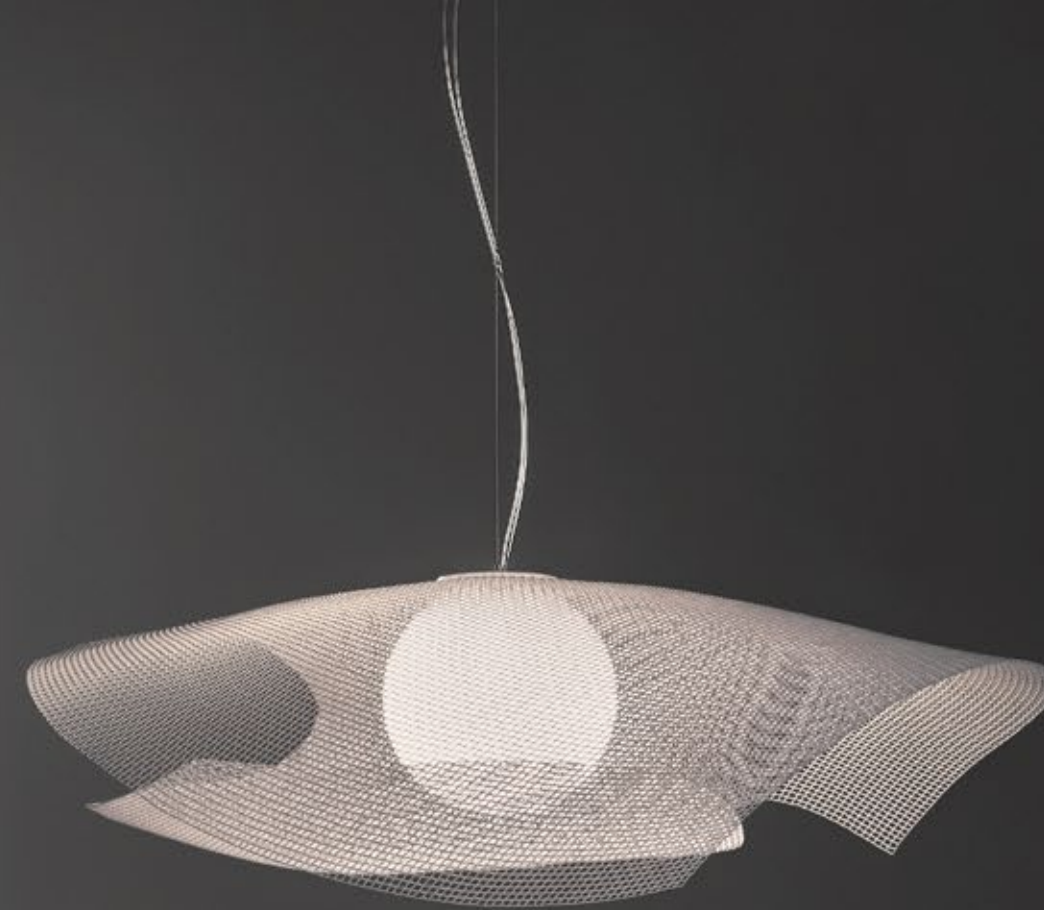

designer

Arturo Álvarez is an acclaimed Spanish creator who develops his artistic project in the fields of sculpture and design. Self-taught, since his early beginnings he developed his innate talent inspired by nature and human beings. His interpretation of the volumes and the lighting mark a strong personality in the creation of surprising scenographies. At present, Arturo Álvarez develops new forms of expression with light as the guiding thread. The human being as protagonist, his relationships, light, shadow, encounters and disagreements are topics which he delves into with his creation.