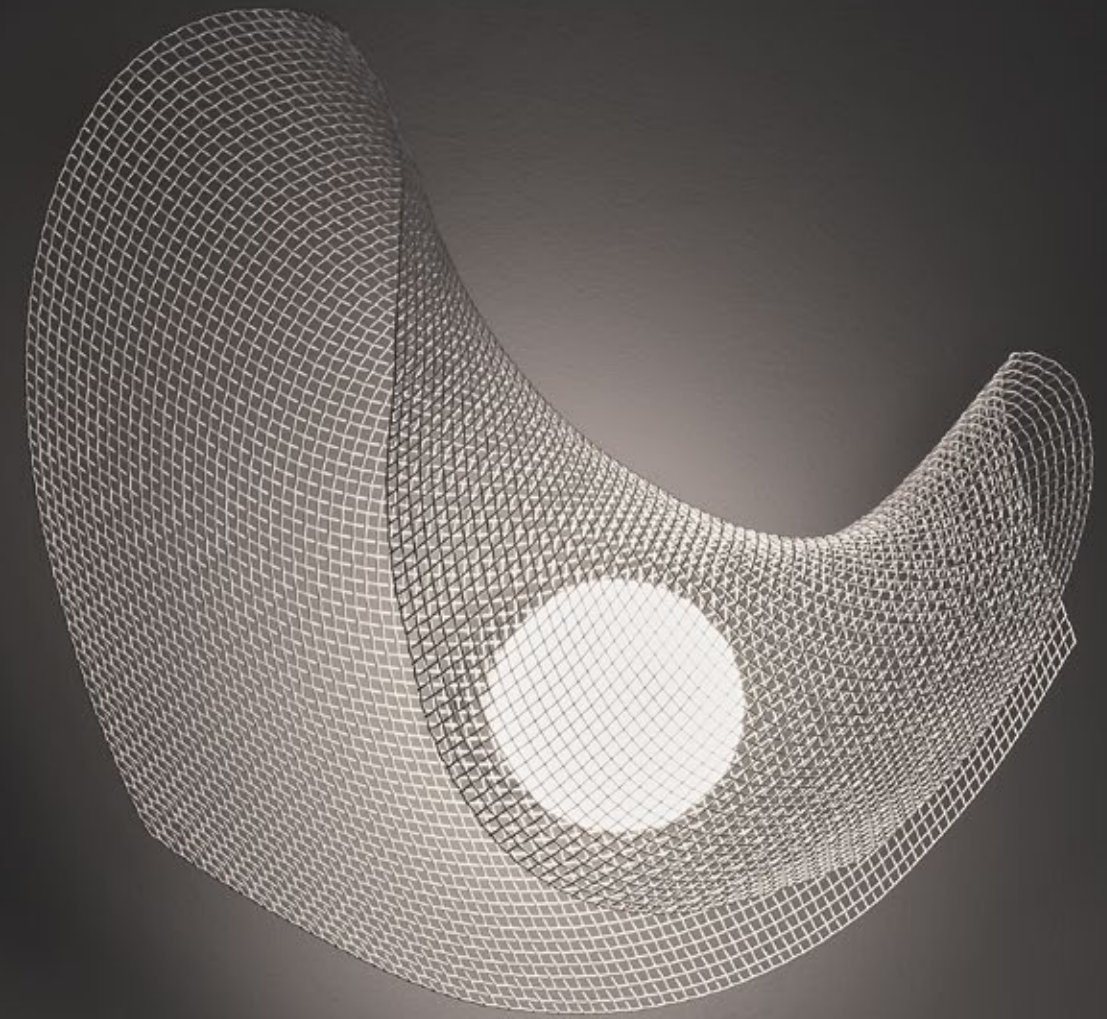

designer

Arturo Álvarez is an acclaimed Spanish creator who develops his artistic project in the fields of sculpture and design. Self-taught, since his early beginnings he developed his innate talent inspired by nature and human beings. His interpretation of the volumes and the lighting mark a strong personality in the creation of surprising scenographies. At present, Arturo Álvarez develops new forms of expression with light as the guiding thread. The human being as protagonist, his relationships, light, shadow, encounters and disagreements are topics which he delves into with his creation.