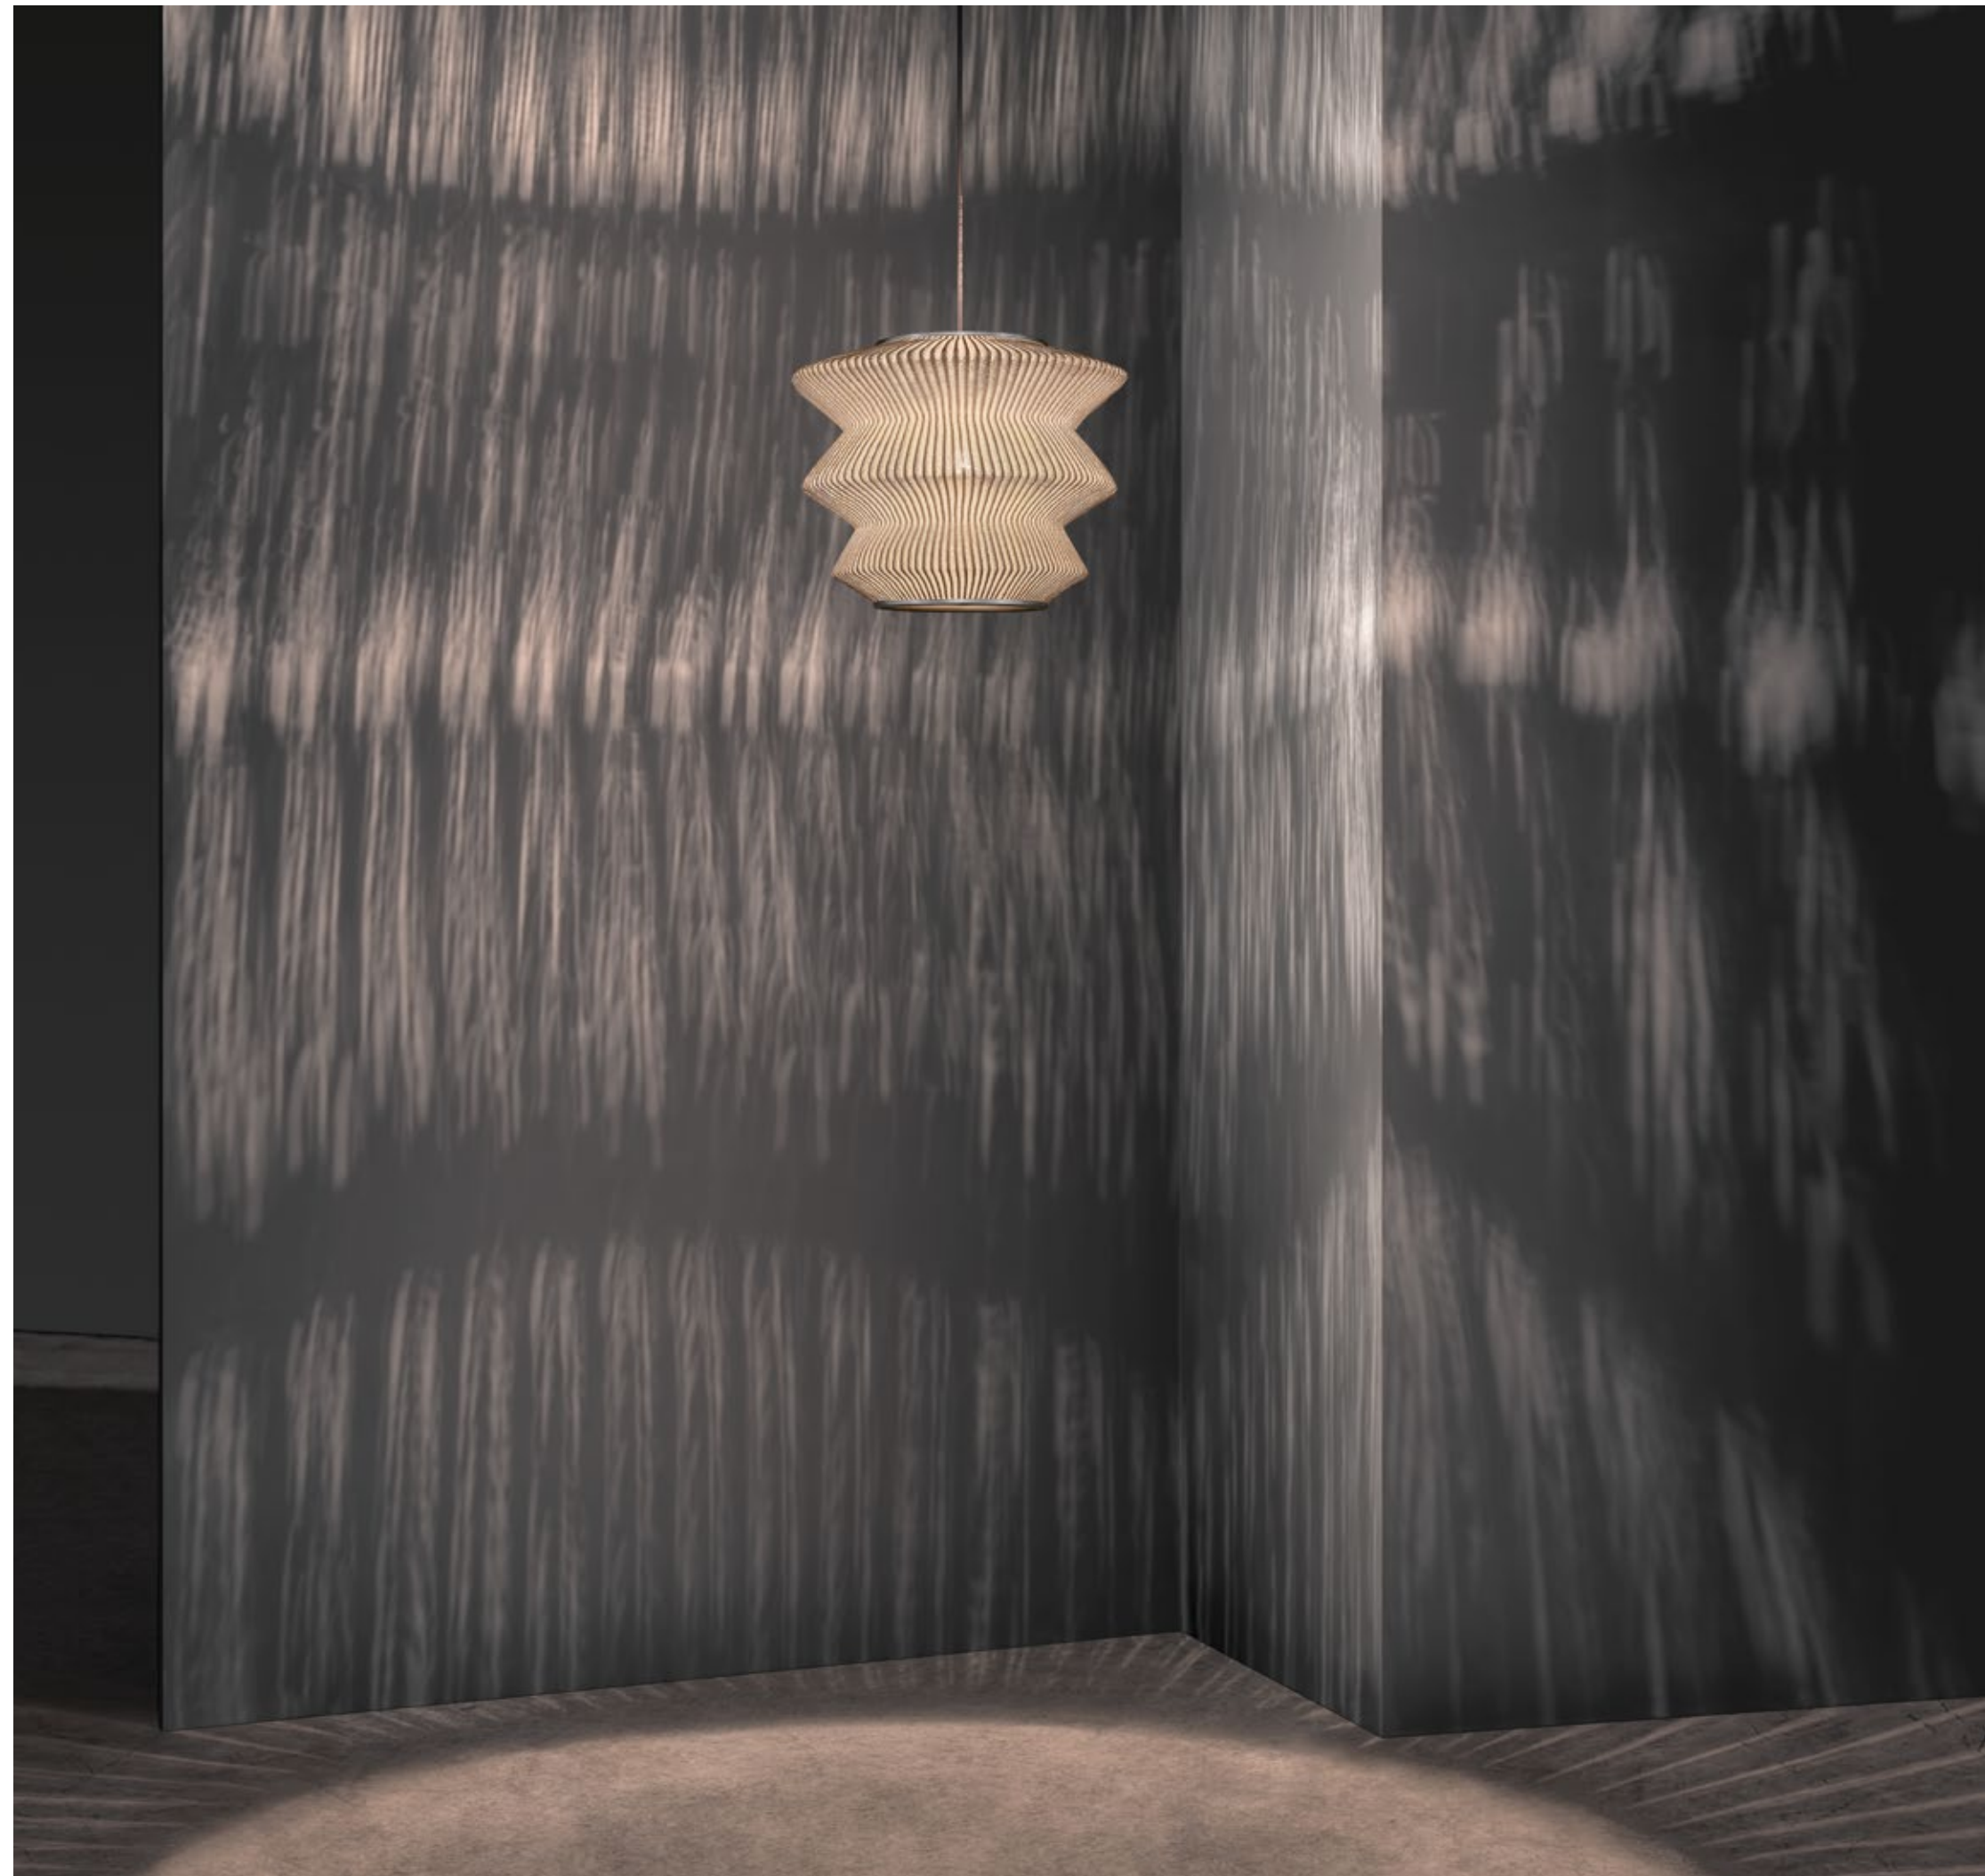

designer

Arturo Álvarez is an acclaimed Spanish creator who develops his artistic project in the fields of sculpture and design. Self-taught, since his early beginnings he developed his innate talent inspired by nature and human beings. His interpretation of the volumes and the lighting mark a strong personality in the creation of surprising scenographies. At present, Arturo Álvarez develops new forms of expression with light as the guiding thread. The human being as protagonist, his relationships, light, shadow, encounters and disagreements are topics which he delves into with his creation.