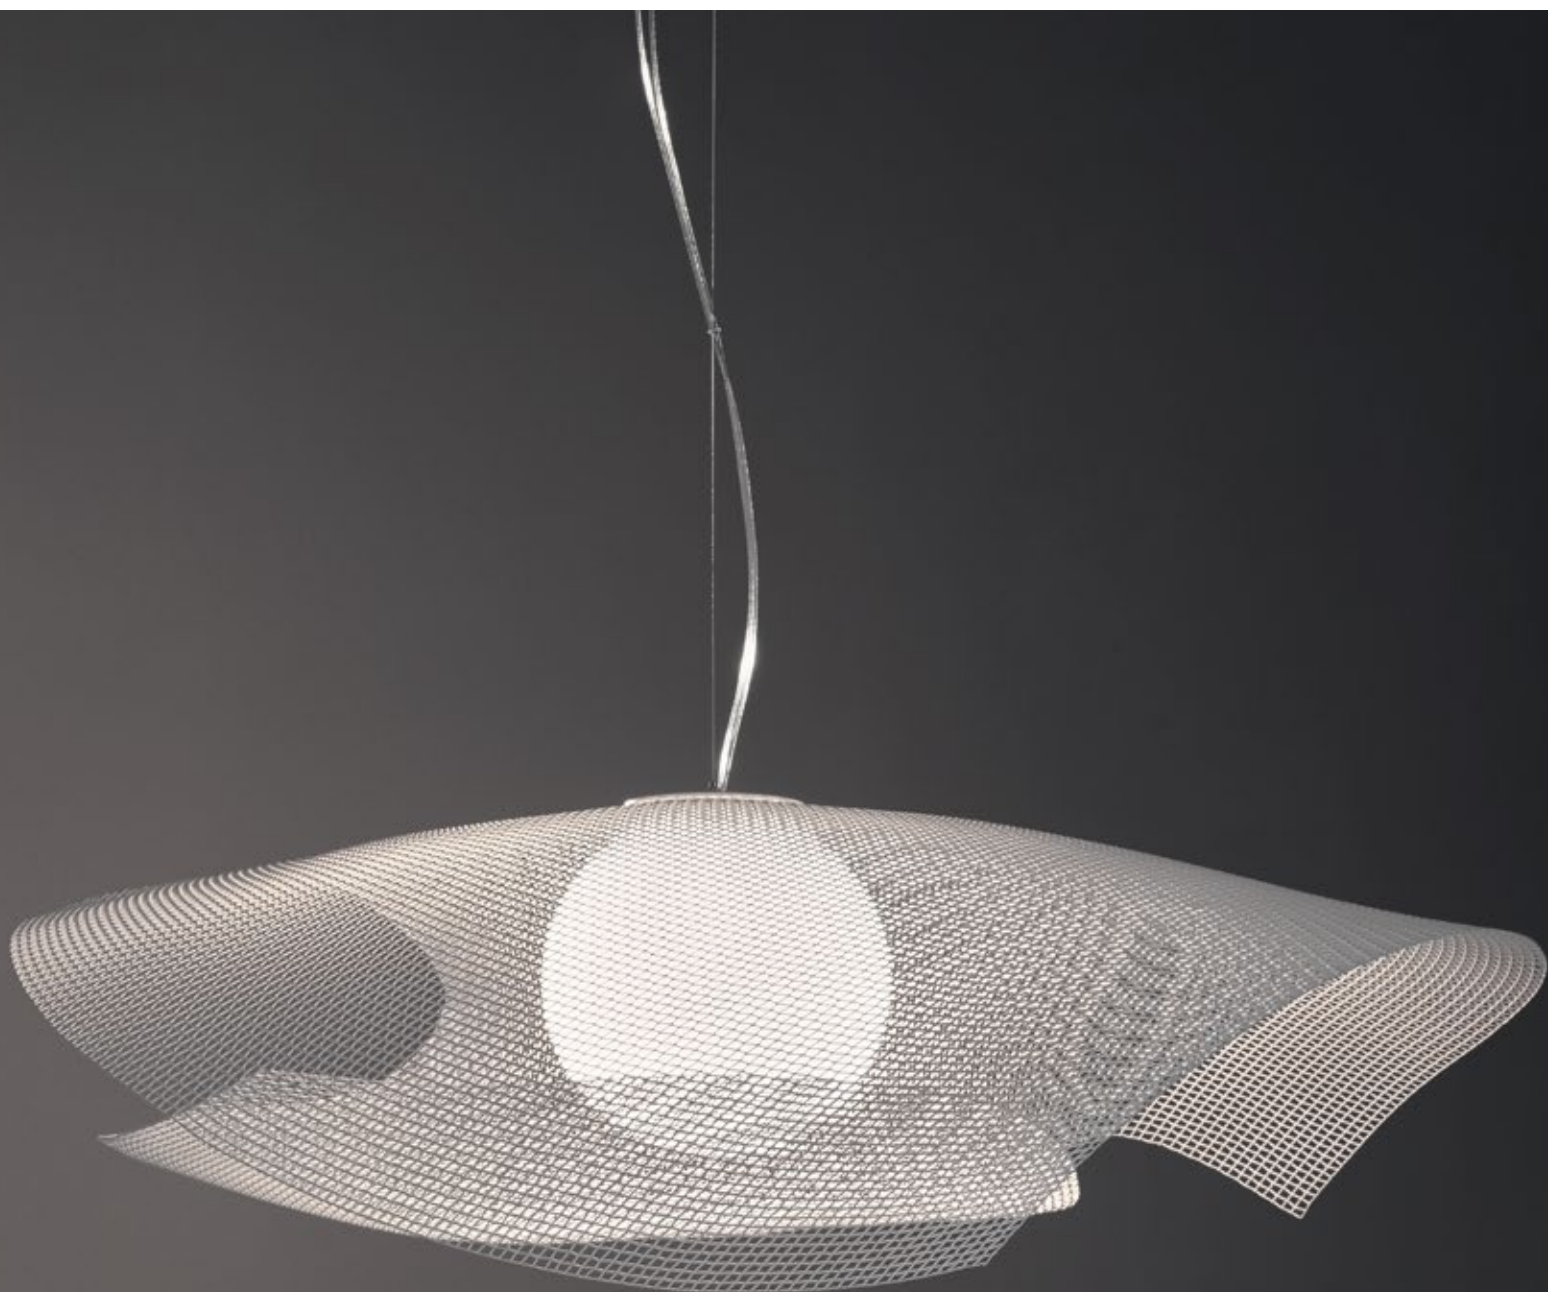

designer

Arturo Álvarez is an acclaimed Spanish creator who develops his artistic project in the fields of sculpture and design. Self-taught, since his early beginnings he developed his innate talent inspired by nature and human beings. His interpretation of the volumes and the lighting mark a strong personality in the creation of surprising scenographies. At present, Arturo Álvarez develops new forms of expression with light as the guiding thread. The human being as protagonist, his relationships, light, shadow, encounters and disagreements are topics which he delves into with his creation.