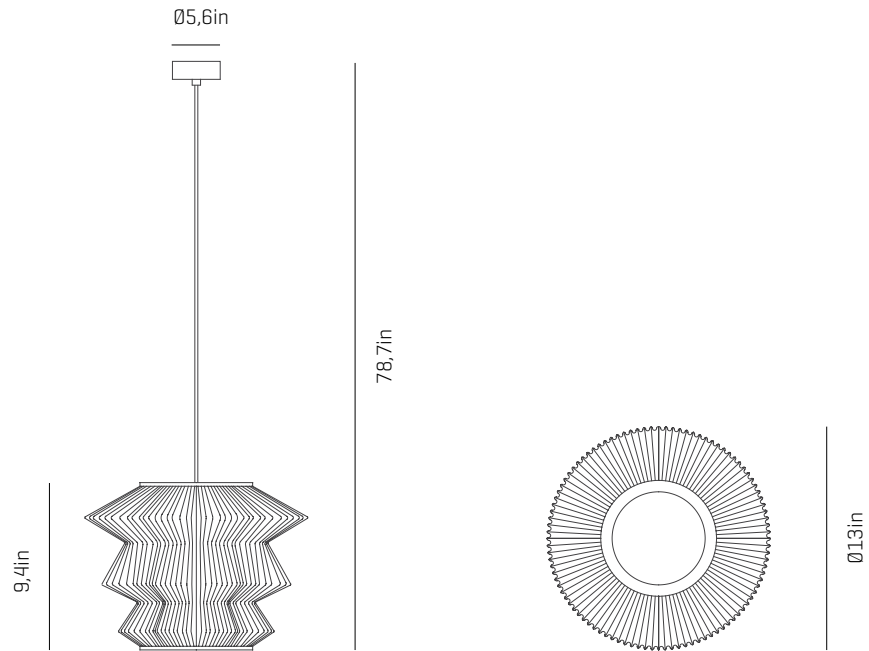

a

emotional light

ura collection

LED