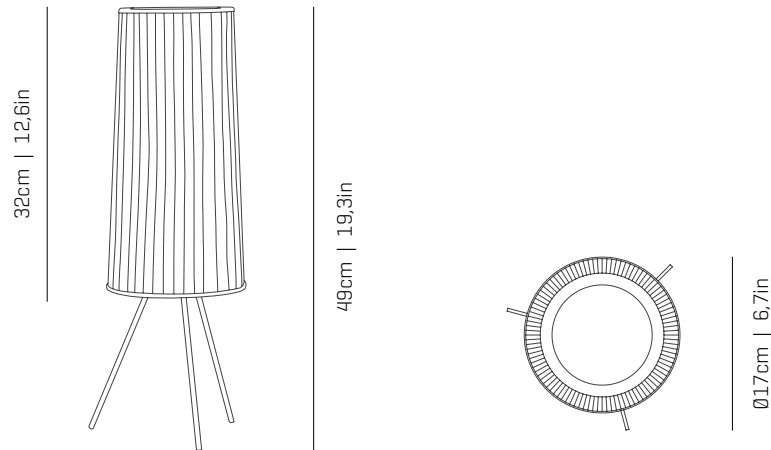

a

emotional light

ura collection