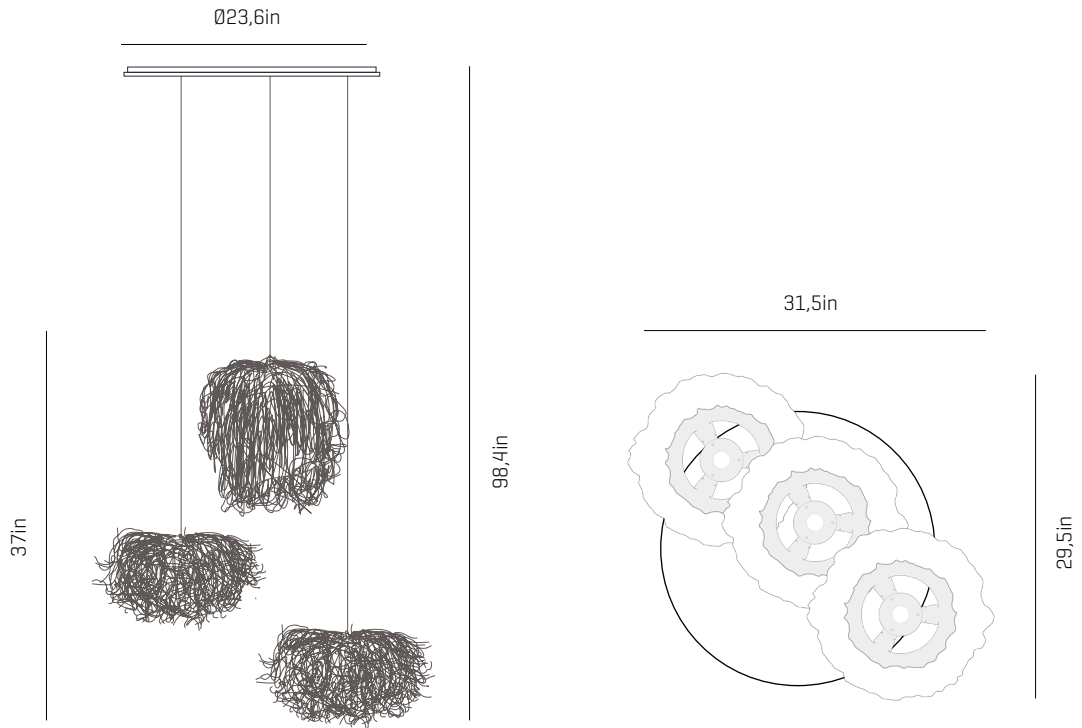

a

emotional light

caos collection

USA & Canada

ref. CA04AB-3

MATERIALS & COMPONENTS

LAMPSHADE

Cord | One color to choose

42 43 46 47 48

49 50 51 52

Color combinations upon request

Stainless steel

ref. 1xCA04A, 2xCA04B

CANOPY AND CABLE

DIBOND®

Transparent or black cable

Length customizable

RECOMMENDED BULBS

120V - 60Hz

 E26 LED- Max. 3x12 W

OTHER DATA

NET WEIGHT

14,6lb

PACKAGING

23,6x31,5x36,2in

23,1lb

ELECTRICAL FEATURES

CERTIFICATIONS