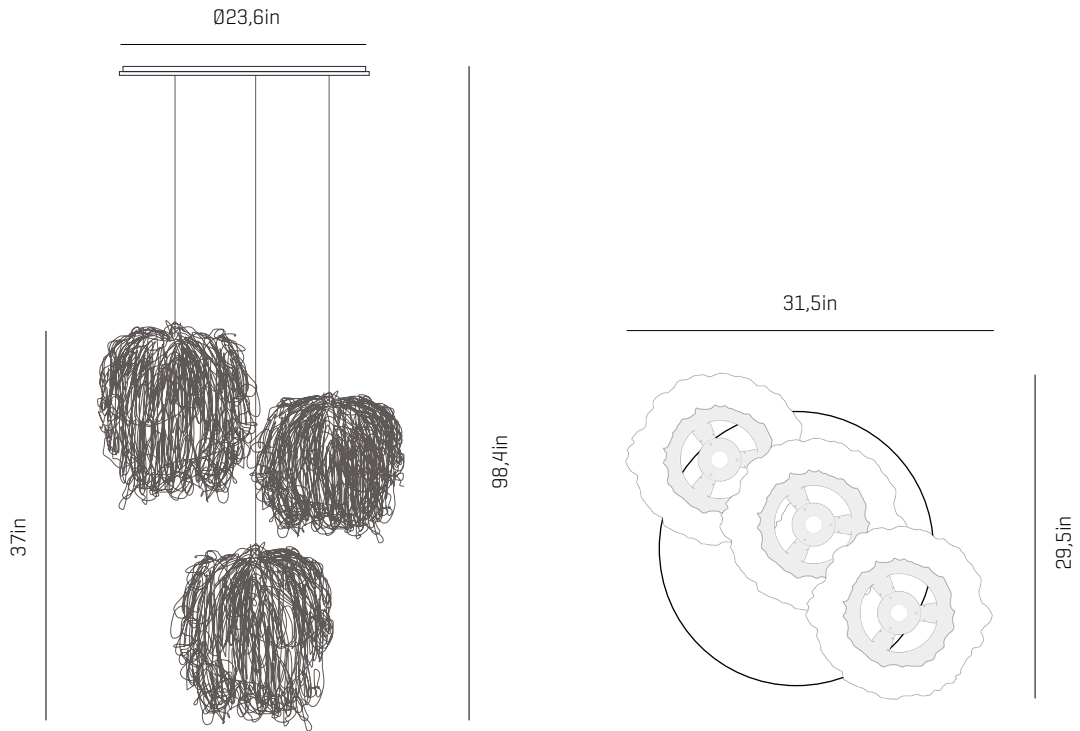

a

emotional light

caos collection

USA & Canada

ref. CA04A-3

MATERIALS & COMPONENTS

LAMPSHADE

Cord | One color to choose

42 43 46 47 48

49 50 51 52

Color combinations upon request

Stainless steel

ref. 3xCA04A

CANOPY AND CABLE

DIBOND®

Transparent or black cable

Length customizable

RECOMMENDED BULBS

120V - 60Hz

 E26 LED- Max. 3x12 W

OTHER DATA

NET WEIGHT

14,6lb

PACKAGING

23,6x31,5x36,2in

23,1lb

ELECTRICAL FEATURES

CERTIFICATIONS