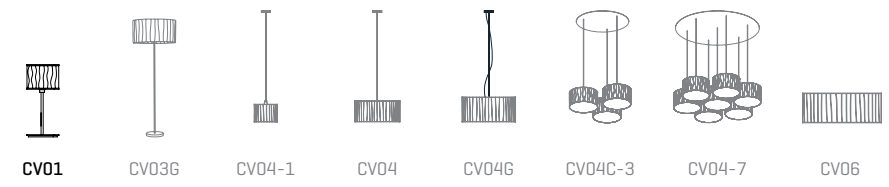

a

emotional light

curvas collection

USA & Canada

ref. CV01

MATERIALS & COMPONENTS

LAMPSHADE

Glass | One color to choose

02 95 87

89 90

SUPPORT AND CABLE

Painted steel and stainless steel

Transparent or black cable
Standard: 47,2in

RECOMMENDED BULBS

120V - 60Hz

 E12 LED- Max. 1x7 W

OTHER DATA

NET WEIGHT

4,2lb

PACKAGING

17,7x 9,4x 9,8in

5,7lb

ELECTRICAL FEATURES

CERTIFICATIONS