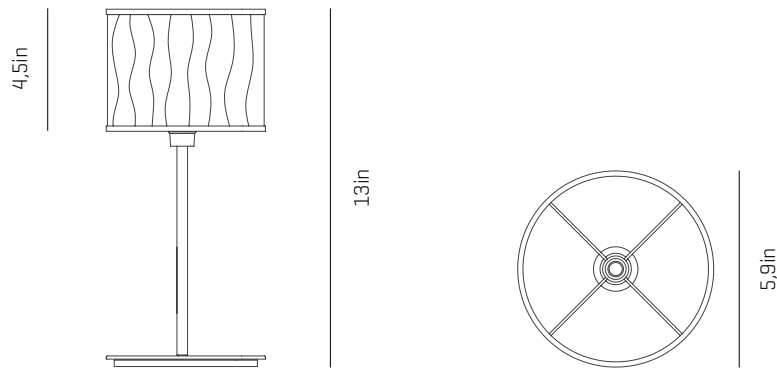

a

emotional light

curvas collection

USA & Canada

ref. CV01

MATERIALS & COMPONENTS

LAMPSHADE

Glass | One color to choose

02 95 87

89 90

SUPPORT AND CABLE

Painted steel and stainless steel

Transparent or black cable
Standard: 47,2in

RECOMMENDED BULBS

120V - 60Hz

 E12 LED- Max. 1x7 W

OTHER DATA

NET WEIGHT

4,2lb

PACKAGING

17,7x 9,4x 9,8in

5,7lb

ELECTRICAL FEATURES

CERTIFICATIONS