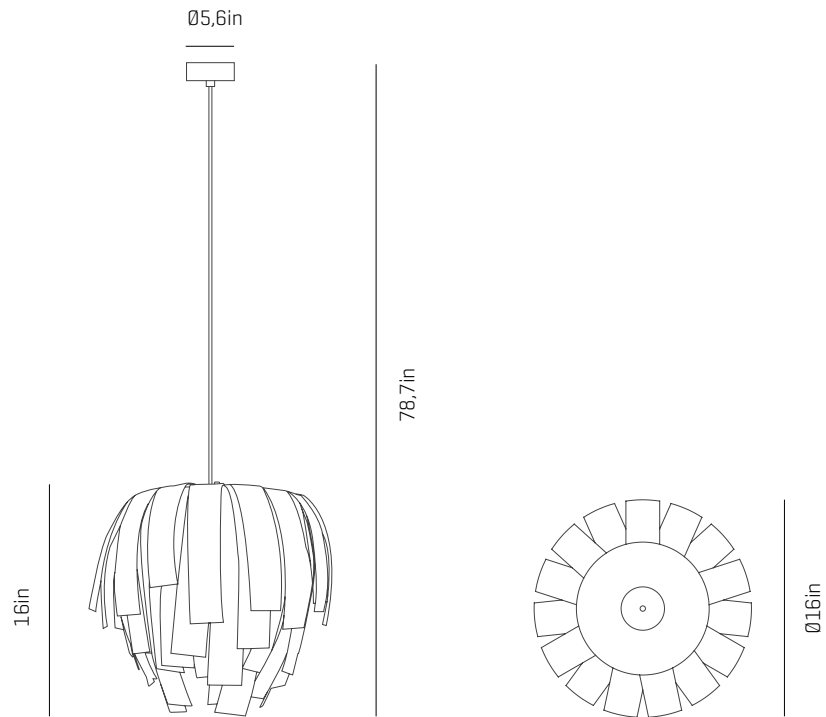

a

emotional light

luisa collection

LED

USA & Canada

ref. LS04-LD

LS04

LS04G

Stainless steel

Bottom diffuser

CANOPY AND CABLE

Steel gloss nickel-plated

Transparent

Standard: 78,7in

Length customizable

LIGHT SOURCE BUILT IN

100~277V - 60Hz

17W 2700K 1645lm built-in
upon request 3000K 1776lm

Dimming system: PHASE CONTROL & 0-10V
[only 120Vac TRIAC Dimmers]

OTHER DATA

NET WEIGHT

5,3lb

PACKAGING

17,3x 17,3x 15,7in