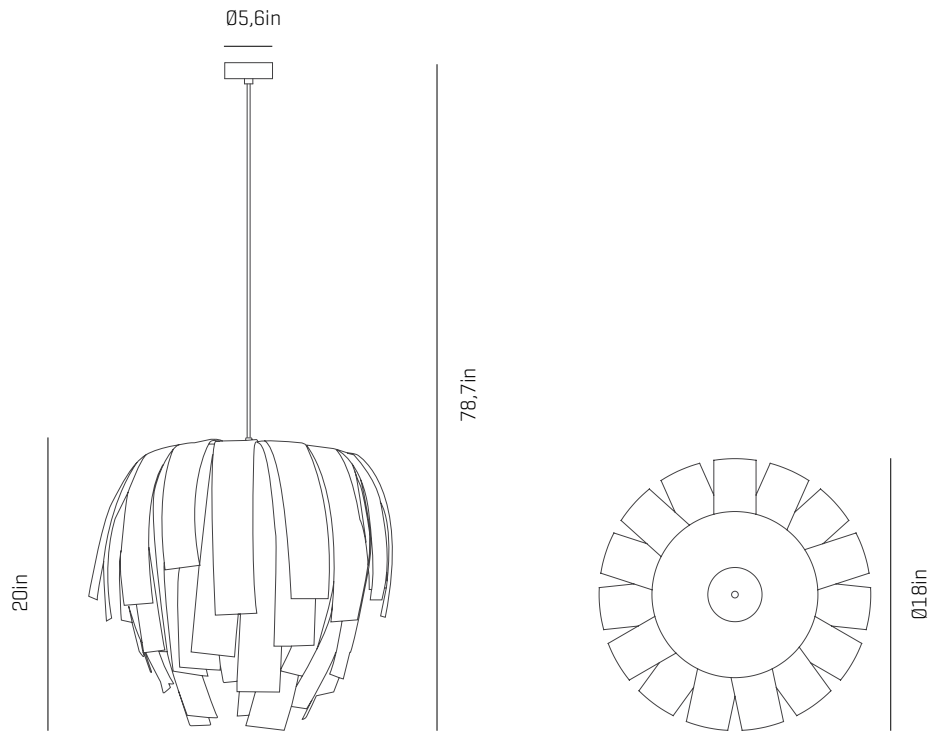

a

emotional light

luisa collection

LED

USA & Canada

ref. LS04G-LD

MATERIALS & COMPONENTS

LAMPSHADE

CANOPY AND CABLE

Steel gloss nickel-plated

Transparent

Standard: 78,7in

Length customizable

LIGHT SOURCE BUILT IN

100~277V - 60Hz

17W 2700K 1645lm built-in
upon request 3000K 1776lm

Dimming system: PHASE CONTROL & 0-10V
[only 120Vac TRIAC Dimmers]

OTHER DATA

NET WEIGHT

7,3lb

PACKAGING

20x 20x 20,9in

10,1lb

ELECTRICAL FEATURES